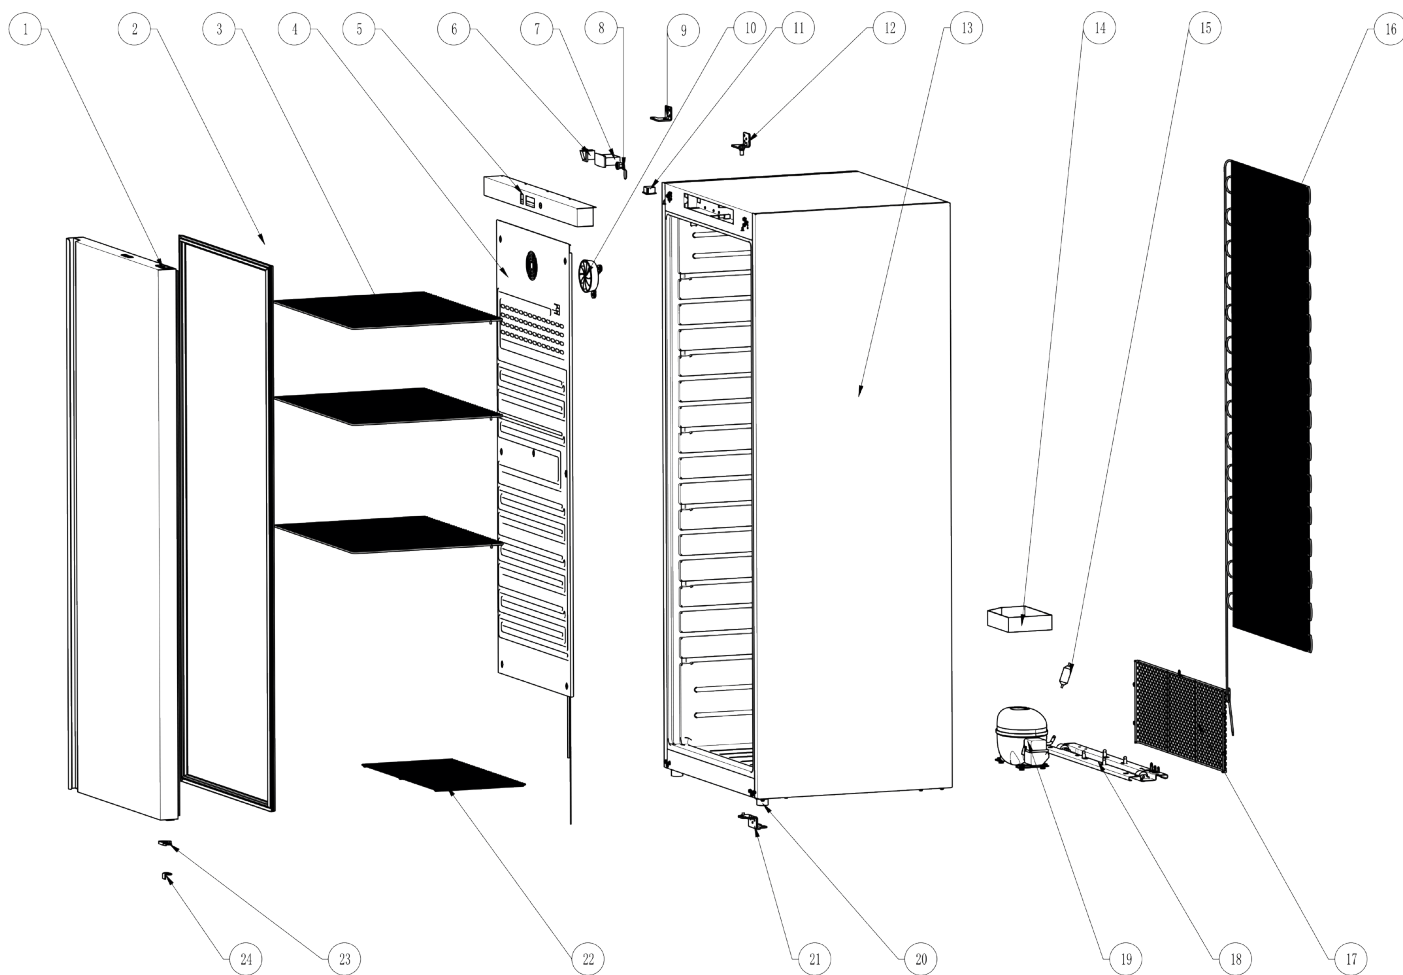

Exploded view

DRR 400, DRR 400 S

Č. Položka

1	Door	WR40.01
2	Gasket	WR40.02
3	Shelf	WR20.03
4	Evaporator	WR40.04
5	Front Panel	WR20.05
6	Main Switch	GN1100TN.30
7	Controller	GN1100TN.29
8	Lock	WR40.06
9	Left Top Hinge	WR40.07
10	Evaporator Fan	WR40.08
11	Fan Switch	WR40.09
12	Right Top Hinge	WR40.10

13	Body	WR40.11
14	Water Tray	WR60.12
15	Filter Drier	WR60.13
16	Condensor	WR40.14
17	Back Net	WR20.08
18	Compressor Broad	WR20.10
19	Compressor Unit	WR20.09
20	Adjustable Feet	S900 STD.38
21	Bottom Hinge	WR40.11
22	Small Shelf	WR20.11
23	Door Opening Stop	WR40.12
24	Door Closing Stop	WR40.13

Exploded view

DRR 400, DRR 400 S

Product number	Model	Product name
MID 11561	DRR 400	Freezing cabinet 350 l, white
MID 11562	DRR 400 S	Freezing cabinet 350 l, stainless steel